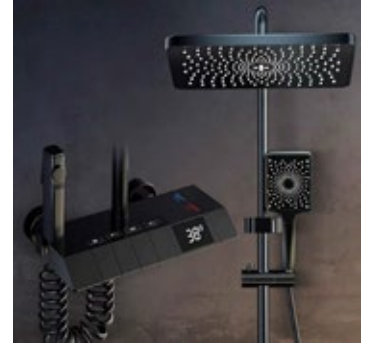

SNG-06/FB

Piyano Robot Duş
Seti Full Black

Koli Adedi : 1

6,000.00 TL